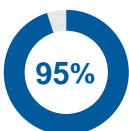

Amazingly natural sound

Enjoy a clearer, fuller and richer
sound experience

With Beltone Amaze, built on our latest and fastest microprocessing technology, you will experience a clearer, fuller and richer sound in any listening situation. Now you can hear all of life's beautiful and delicate sounds, from a grandchild's exciting story, a quick joke in a busy restaurant to birds singing in the distance. Get ready to experience more action, thrills or adventures when you are watching a movie. And, if you are a music or theatre lover, prepare to be amazed by the textured tones that make live performances deeper and more fulfilling.

Immerse yourself in layers of sound

Our industry-leading CrossLink Directionality 2 with Personal Sound ID offers unparalleled situational awareness. Conversations and ambient noise can now sound natural and you can select which sounds to focus on. And, if you get caught by a sudden loud noise, Beltone Amaze will adjust it to a more comfortable level.

Enjoy lush, more textured music

Listening to music puts a hearing aid to the ultimate test. With Beltone Amaze, the music has never sounded so rich and clear. Whether you are streaming your favorite melody or hearing it live at a symphony hall, Beltone Amaze will let you lose yourself in music – every time.

In a recent test, 95% of listeners preferred Beltone Amaze for music listening over competitors' hearing aids*

*Jespersen et al, 2018