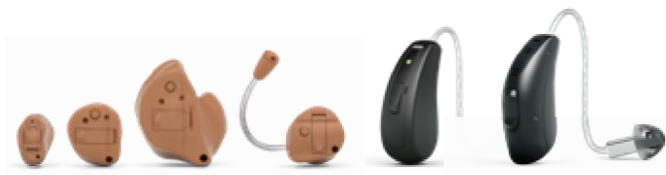

Made for
iPhone | iPad | iPod

Beltone Amaze

The most complete hearing care solution

Every day is filled with special moments that make our lives truly amazing. Every word, giggle or sound counts for something. Beltone Amaze ensures you won't miss a single one of those amazing moments.

A hearing home run

The most complete and finest product in the industry, Beltone Amaze will give you an amazing hearing experience in all situations with a clearer, fuller and richer sound. Easy to use and offering full Beltone Care service with remote fine-tuning whenever you need it, Beltone Amaze simply cannot be matched. Tap into excellent connectivity for crystal-clear streaming and personalized control and take advantage of the rechargeable battery that will keep you going for a full day on a single charge.

There when you need us

As part of our ongoing commitment to you, Beltone offers continuous hearing care and support. Not only do we design and fit our own products exclusively, we also offer unique services, such as **Beltone Remote Care™**, that you simply cannot find anywhere else.

Welcome to the world of Beltone Amaze.